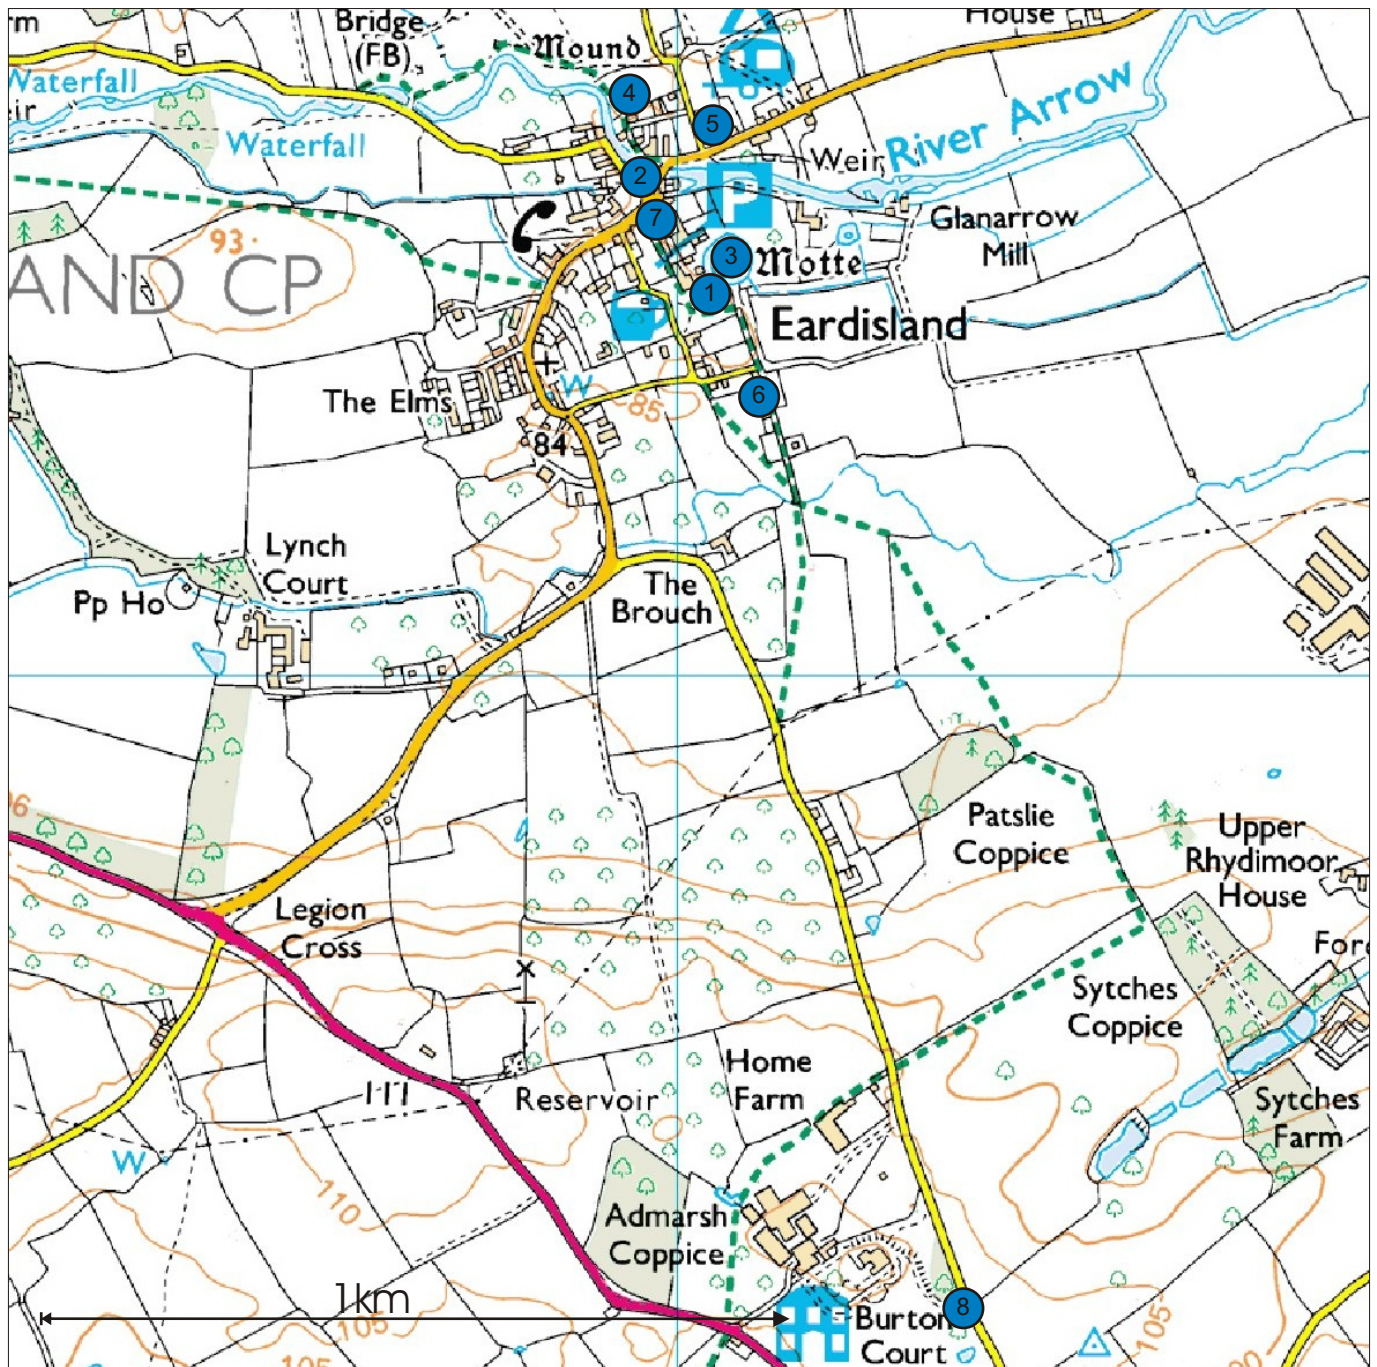

Map of Eardisland showing Buildings and Features
www.eardisland.org.uk

- | | | | |
|---|-------------------|---|--------------|
| 1 | Church of St Mary | 5 | Stack House |
| 2 | Dovecote | 6 | Village Hall |
| 3 | Motte | 7 | AA box |
| 4 | Monks Court | 8 | Burton Court |

© Crown Copyright 2008
www.ordnancesurvey.co.uk/getamap
Image produced from Ordnance Survey's Get-a-map service.
Image reproduced with permission of Ordnance Survey and Ordnance Survey of Northern Ireland.